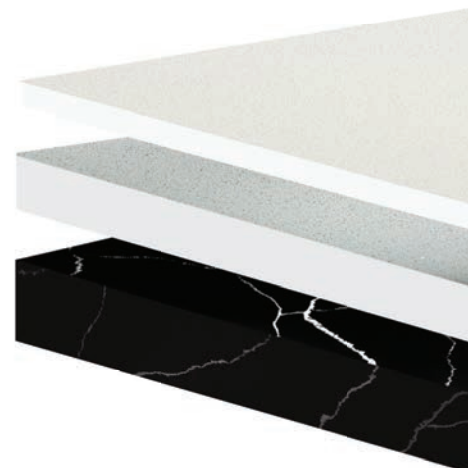

SLAB specifications

Select Slabs available in
15mm & 12mm

12mm

15mm

All slabs available in **20mm**

20mm

CRYSTAL

GLITTER