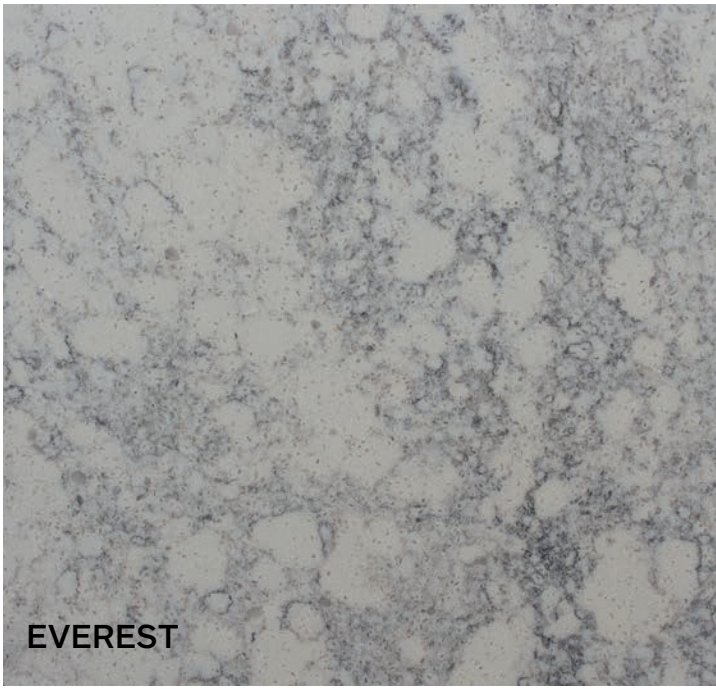

CREAM

Slab size - 3220 x 1850
Slab thickness - 20mm

The SIGMAquartz
Collection offers a limited
15-year Warranty.

SERENGETI | *The Wonders Collection*

Leathered Finish | 3200 x 1600

EVEREST

GRAND CANYON

ANTARCTICA