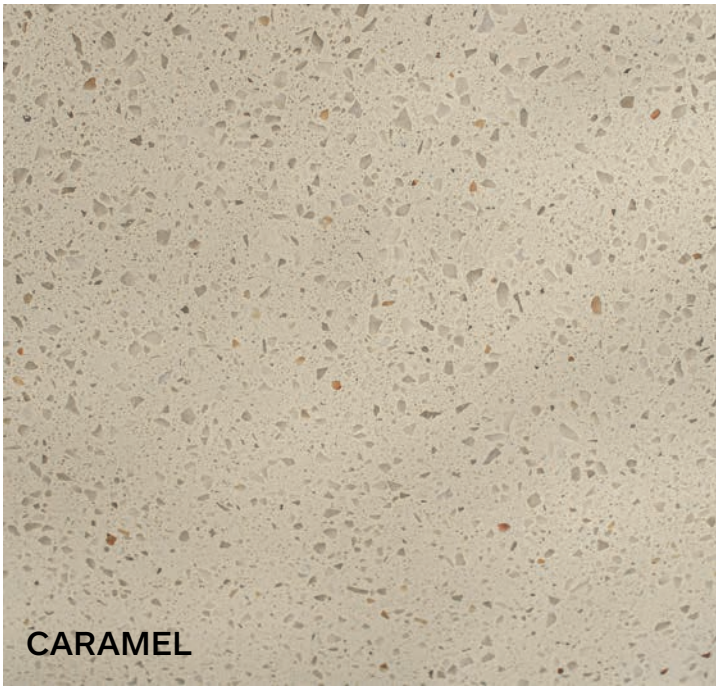

VANILLA

CALACATTA GOLD

Polished Finish | 3220 x 1850

CALACATTA GREY

Polished Finish | 3220 x 1850

MIST

Polished Finish | 3220 x 1850

CARAMEL