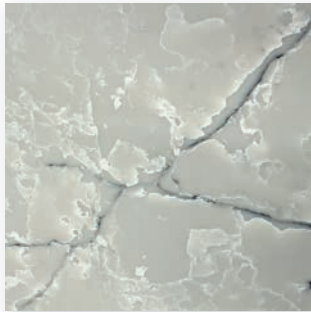

Pro|Quartz
PREMIER QUARTZ SURFACES

 **SIGMAquartz**
Collection

*images may vary from slabs.

Please visit a showroom to experience our colours in person.

Pro|Quartz

PREMIER QUARTZ SURFACES

CALACATTA MYSTIQUE

CALACATTA

CALYPSO BLACK

GREY ODYSSEY

STEEL GREY

CORAL

GRAPHITE

Slab size - 3200 x 1830 & 3200 x 1600
Slab thickness - 20mm

ProQuartz offers a limited
Lifetime Warranty.