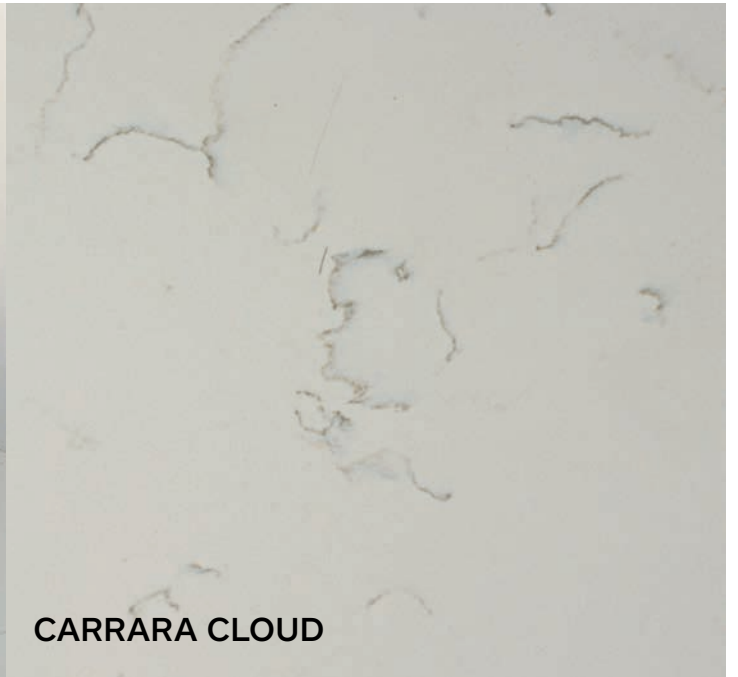

CARRARA CLOUD