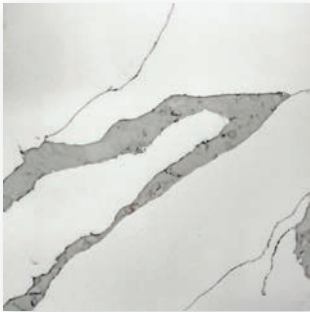

Pro|Quartz

PREMIER QUARTZ SURFACES

CALACATTA MYSTIQUE