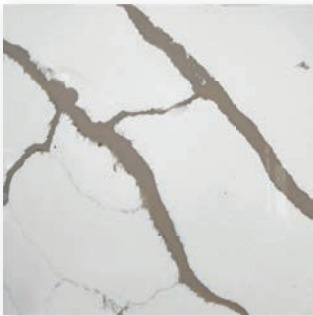

SIGMAquartz
Collection

CALACATTA GOLD