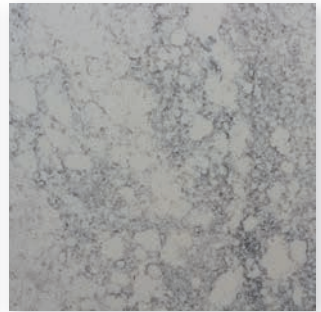

Pro|Quartz

PREMIER QUARTZ SURFACES

EVEREST

Slab size - 3200 x 1830 & 3200 x 1600
Slab thickness - 20mm

ProQuartz offers a limited
Lifetime Warranty.