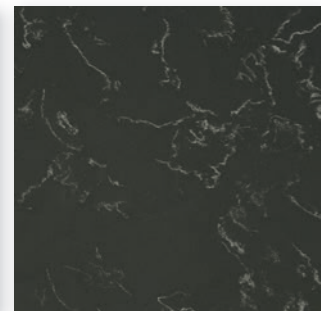

CALACATTA

CALYPSO BLACK

GREY ODYSSEY

STEEL GREY

CORAL

GRAPHITE

Slab size - 3200 x 1830 & 3200 x 1600
Slab thickness - 20mm

ProQuartz offers a limited
Lifetime Warranty.