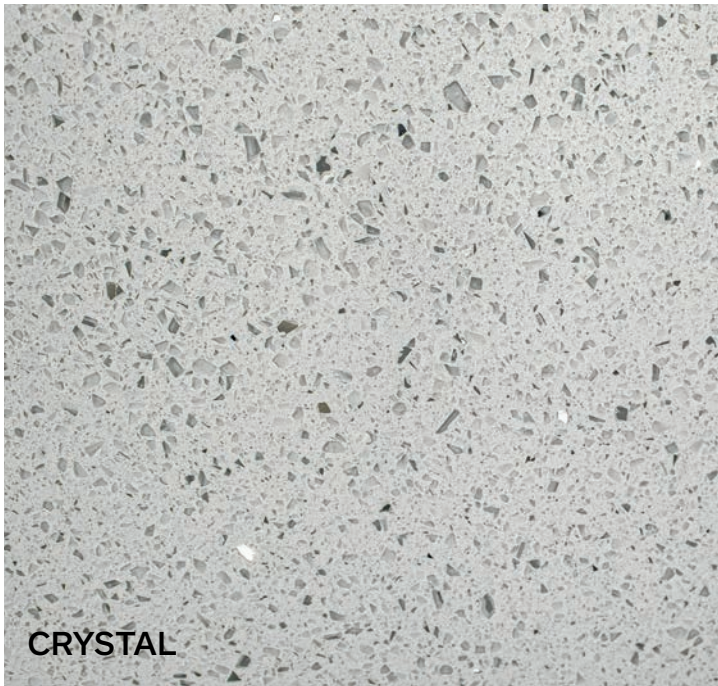

SLAB specifications

Select Slabs available in
15mm & 12mm

12mm

15mm

All slabs available in **20mm**

20mm

CRYSTAL

GLITTER