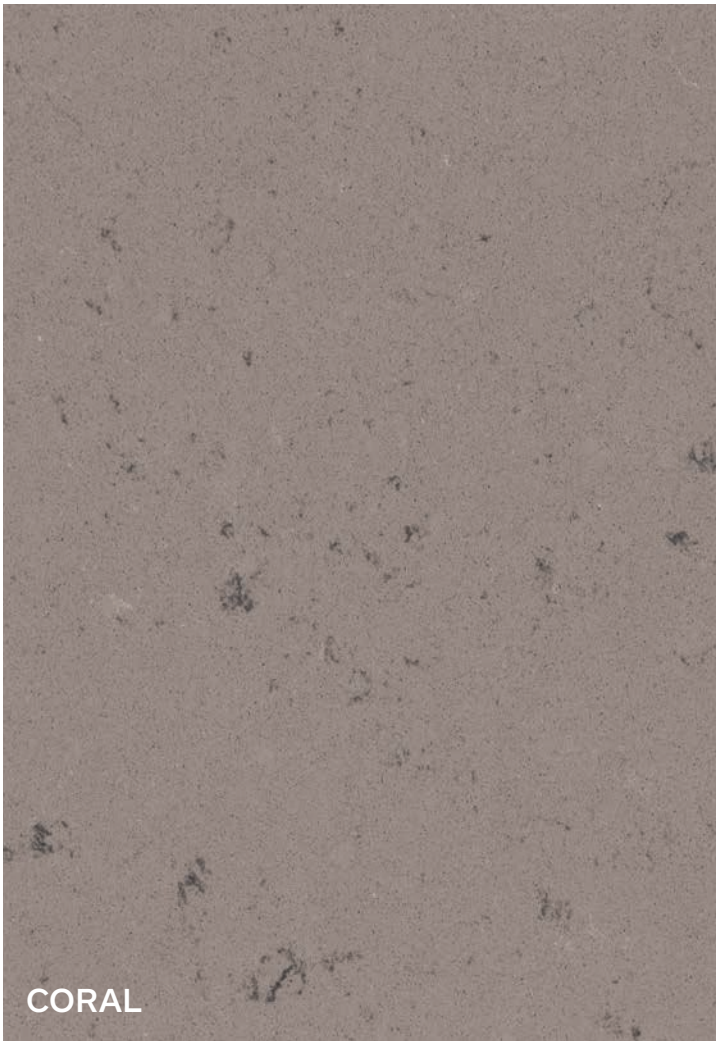

Polished Finish | 3200 x 1830

CALYPSO BLACK

GREY ODYSSEY

STEEL GREY

CORAL

GRAPHITE

SIGMAquartz

Collection