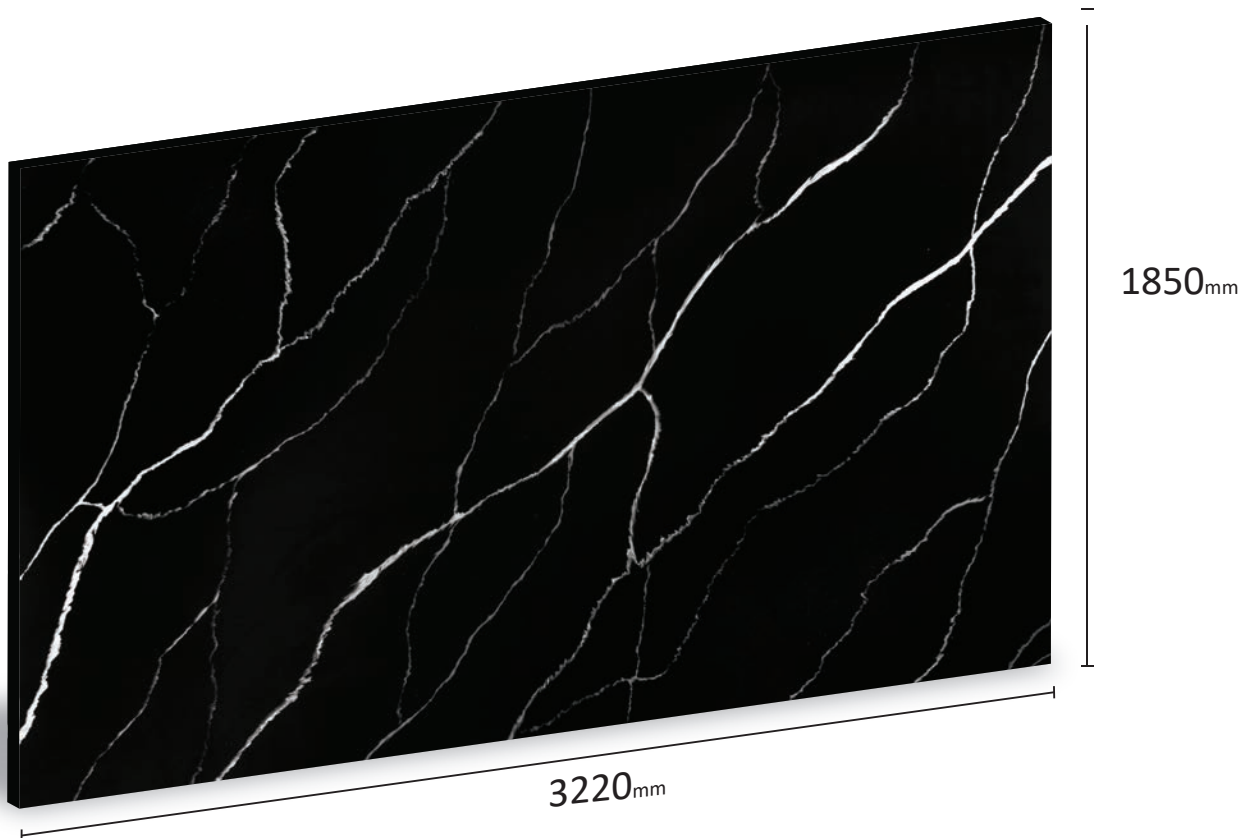

Polished Finish | 3200 x 1830

CALYPSO BLACK

GREY ODYSSEY

STEEL GREY

CORAL

GRAPHITE

SIGMAquartz

Collection

SLAB specifications

Select Slabs available in
15mm & 12mm

12mm

15mm

All slabs available in **20mm**

20mm

CRYSTAL

GLITTER