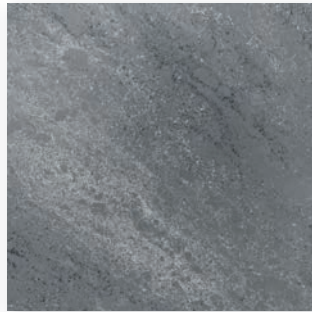

Pro|Quartz

PREMIER QUARTZ SURFACES

SERENGETI

Slab size - 3200 x 1830 & 3200 x 1600
Slab thickness - 20mm

ProQuartz offers a limited
Lifetime Warranty.